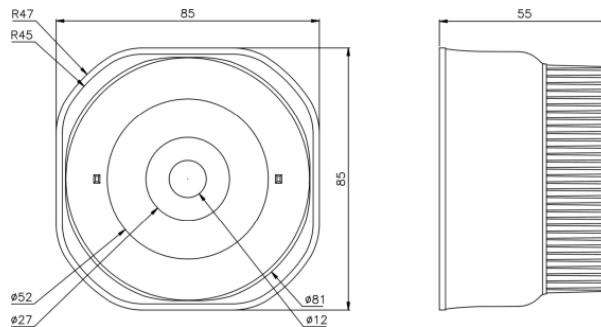

Electronic Siren

FSS-26T

Product Specifications

1. Features

- Wall or ceiling mount
- 6 dip-switch selectable sounds
- 125dB sound output
- Impact resistant housing • Low profile design
- Patented design • Bi-directional mounting bracket
 - Waterproof housing
- Designer white housing
- FSS-26T: 3.34”(W) x 3.34”(L) x 2.16”(D)

2. Dimensions

3. Specifications

Model Number	Rated Power (VDC)	Rated Current (Amps)	Multi-Tones (Selectable)	Sound Output (dBA/1ft)	Installation Type	Housing Color	Operating Temperature Range
FSS-26T	12V	1.2A	6	125	Indoor/Outdoor	White	14°F ~ 122°F -10°C ~ 50°C