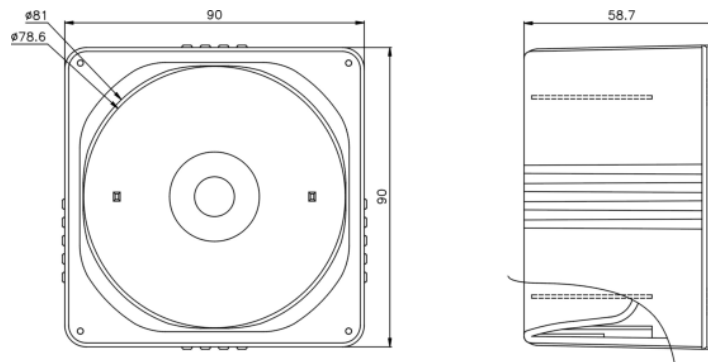

Electronic Siren

FSS-36T

Product Specifications

1. Features

- Rated at 20 watts 6-Tone Sirens
- 6-DIP switch
- Wall –mounted flat Siren
- Patented applied protection
- Architectural white
- Dimensions: 3.5”W x 3.5”H x 2.25”D

2. Dimensions

3. Specifications

Model Number	Rated	Color	Dimensions
FSS-36T	20Watts 6-Tone Sirens	White	3.5”W x 3.5”H x 2.25”D