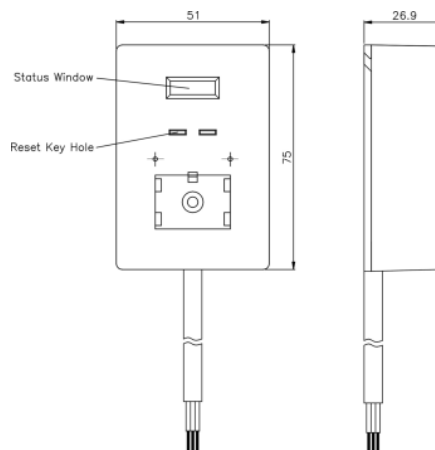

Emergency Switches

SPC-1340K

Product Specifications

1. Features

- Fit onto standard gang box / outlet holes
- Form C switch (latched)
- Quiet operations
- Reset key enclosed
- Color: Ivory, White

2. Dimensions

3. Specifications

| Model | Contact Type | Contact Rating | | | Overall Stroke | Overall Force | Operating Method |
|-----------|-----------------|----------------|--------|---------|----------------|---------------|------------------|
| | | 125V AC | 30V DC | 125V DC | | | |
| SPC-1340K | SPDT N.O/N.C | 5 Amp | 5 Amp | 0.4 Amp | 7 mm | 300g | Orange Button |