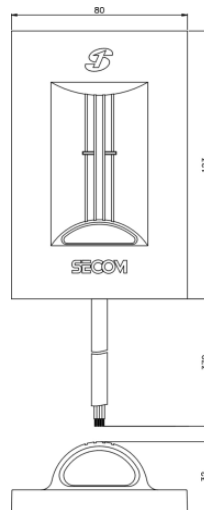

TAS for Emergency Switches

SPC-1360I/W

Product Specifications

1. Features

- Status Window
- Form C switch (latched)
- Quiet operations
- Reset key enclosed
- Color: Ivory, White

2. Dimensions

3. Specifications

Model	Contact Type	Contact Rating			Overall Stroke	Overall Force	Operating Method
		125V AC	30V DC	125V DC			
SPC-1360	Form C N.O/N.C	5 Amp	5 Amp	0.4 Amp	7 mm	150~350g	Orange Button